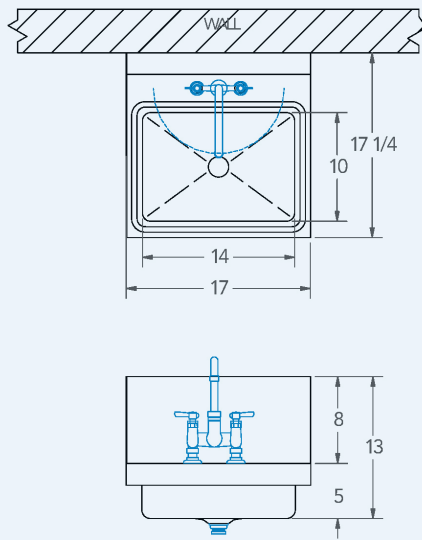

Comal

Model # CM.30.224

Handwash Sink

Bowl (Lg x Wd x Dp)
14" x 10" x 5"

Overall (Lg x Wd)
17" x 17 1/4"

Faucet
Deck mounted, single faucet

End Splashes
N/A

Material
20 gauge, stainless steel

Faucet Holes
1" Dia 4" Centers

Drain
1-1/2" Dia Opening

Included:

Matched Faucet

Basket Drain(s)

Additional Features

- 20 gauge stainless steel
- Coved Corners
- NSF Approved
- Die-formed Rim
- O.A. 17" x 17 1/4"
- 14" x 10" x 5" deep sink bowl
- Includes faucet, drain and wall bracket
- 1 year warranty