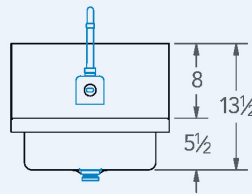

Brazos

Model # BR.60.110

Handwash Sink

Bowl (Lg x Wd x Dp)
14" x 10" x 5"

Overall (Lg x Wd)
17" x 15 1/2"

Faucet
Wall mounted, Sensor faucet

End Splash
N/A

Material
16 gauge, stainless steel

Faucet Holes
1-1/8" Dia

Drain
1-1/2" Dia Opening

Included:

Matched Faucet

Install Kit

Additional Features

- 16 gauge stainless steel
- Coved corners
- NSF approved
- Die formed edge
- O.A. 17" x 15 1/2" w/ wall faucet
- O.A. 17" x 17 1/2" w/ deck faucet
- 14" x 10" x 5" deep
- Includes faucet, drain and wall bracket
- Thermostatic mixing valve w/ sensor models
- 10 year warranty
- Made in Texas