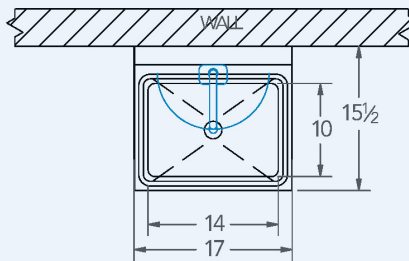

Brazos

Model # BR.60.110

Handwash Sink

Bowl (Lg x Wd x Dp)
14" x 10" x 5"

Overall (Lg x Wd)
17" x 15 1/2"

Faucet
Wall mounted, Sensor faucet

End Splash
N/A

Material
16 gauge, stainless steel

Faucet Holes
1-1/8" Dia

Drain
1-1/2" Dia Opening

Included:

Matched Faucet

Install Kit

Additional Features

- 16 gauge stainless steel
- Coved corners
- NSF approved
- Die formed edge
- O.A. 17" x 15 1/2" w/ wall faucet
- O.A. 17" x 17 1/2" w/ deck faucet
- 14" x 10" x 5" deep
- Includes faucet, drain and wall bracket
- Thermostatic mixing valve w/ sensor models
- 10 year warranty
- Made in Texas