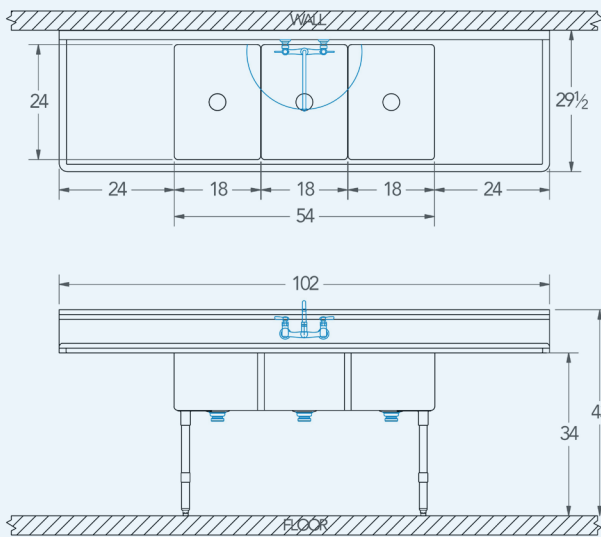

Pecos

Model # PE.384.44

3-Compartment Food Service Sink

Bowl (Lg x Wd x Dp)

18" x 24" x 12"

Drainboard

Left: 24"

Right: 24"

Overall (Lg x Wd x Ht)

102" x 29 1/2" x 43"

Material

16 gauge, stainless steel

Faucet Holes

1-1/8" Dia 8" Centers

Drain

3-1/2" Dia Opening

Included:

Matched Faucet

Basket Drain(s)

Install Kit

Additional Features

- Stainless Steel Legs and rails
- Adjustable stainless steel bullet feet
- 1 - 1/2" sanitary rolled rim
- 9" tall backsplash with tile edge
- NSF Certified
- 1 year warranty.