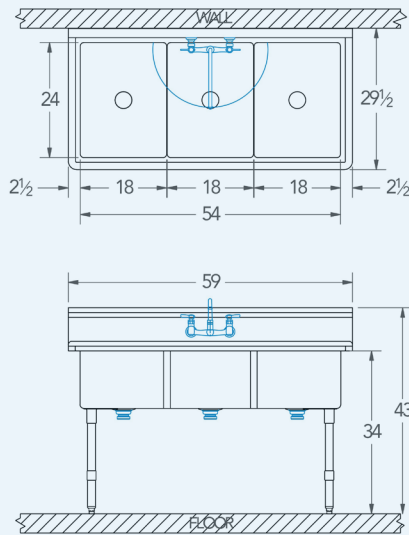

Pecos

Model # PE.384.00

3-Compartment Food Service Sink

Bowl (Lg x Wd x Dp)

18" x 24" x 12"

Drainboard

Left: 0"

Right: 0"

Overall (Lg x Wd x Ht)

59" x 29 1/2" x 43"

Material

16 gauge, stainless steel

Faucet Holes

1-1/8" Dia 8" Centers

Drain

3-1/2" Dia Opening

Included:

Matched Faucet

Basket Drain(s)

Install Kit

Additional Features

- Stainless Steel Legs and rails
- Adjustable stainless steel bullet feet
- 1 - 1/2" sanitary rolled rim
- 9" tall backsplash with tile edge
- NSF Certified
- 1 year warranty.