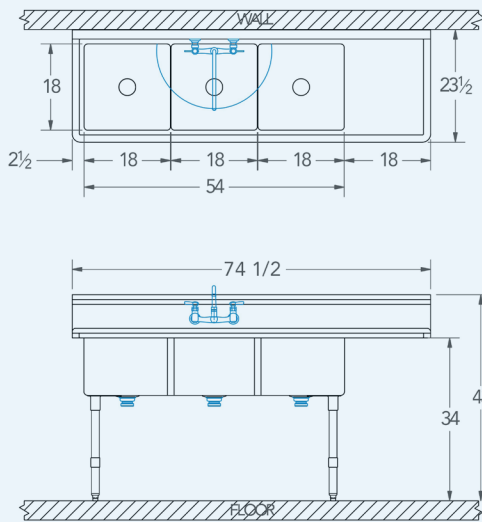

Pecos

Model # PE.388.08

3-Compartment Food Service Sink

Bowl (Lg x Wd x Dp)

18" x 18" x 12"

Drainboard

Left: 0"

Right: 18"

Overall (Lg x Wd x Ht)

74 1/2" x 23 1/2" x 43"

Material

16 gauge, stainless steel

Faucet Holes

1-1/8" Dia 8" Centers

Drain

3-1/2" Dia Opening

Included:

Matched Faucet

Basket Drain(s)

Install Kit

Additional Features

- Stainless Steel Legs and rails
- Adjustable stainless steel bullet feet
- 1 - 1/2" sanitary rolled rim
- 9" tall backsplash with tile edge
- NSF Certified
- 1 year warranty.