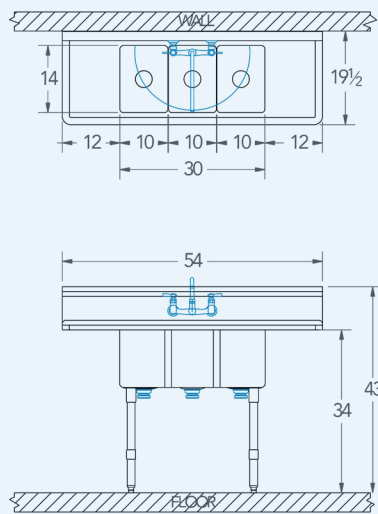

Pecos

Model # PE.314.77

3-Compartment Food Service Sink

Bowl (Lg x Wd x Dp)
10" x 14" x 12"

Drainboard
Left: 12"
Right: 12"

Overall (Lg x Wd x Ht)
54" x 19 1/2" x 43"

Material
16 gauge, stainless steel

Faucet Holes
1-1/8" Dia 8" Centers

Drain
3-1/2" Dia Opening

Included:

Matched Faucet

Basket Drain(s)

Install Kit

Additional Features

- Stainless Steel Legs and rails
- Adjustable stainless steel bullet feet
- 1 - 1/2" sanitary rolled rim
- 9" tall backsplash with tile edge
- NSF Certified
- 1 year warranty.