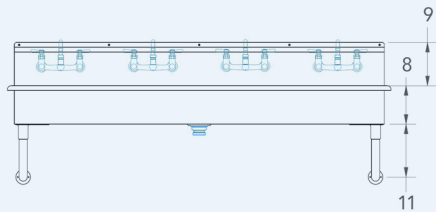

### Bowl (Lg x Wd x Dp)

77" x 14" x 8"

### Overall ( Lg x Wd )

80" x 17 1/2"

### Additional Features

- 16 gauge stainless steel
- 8 inch deep to sink rim
- Robust retro styling
- Stainless tubular wall brackets
- 1-1/2 inch sanitary rolled rim
- 3-1/2 inch diameter recessed drain opening
- Faucets and drain included
- Thermostatic Mixing Valve with sensor models
- ADA configurations available
- 10 year warranty
- Made in Texas