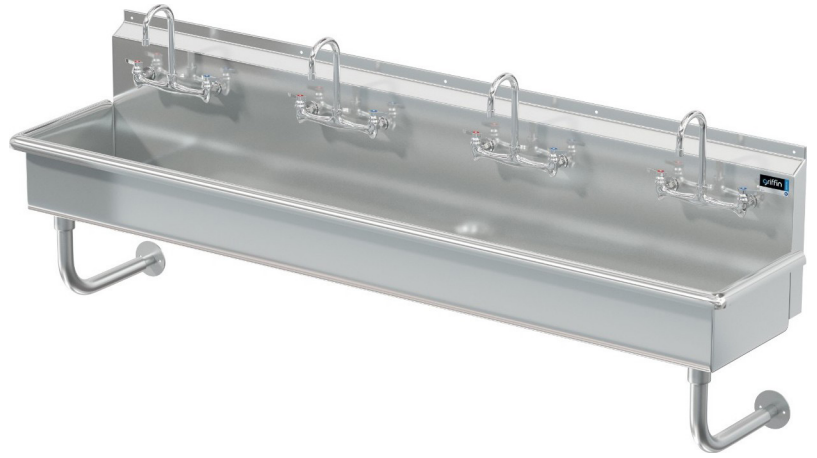

# Blanco

Model # BL.480.128

Wash Stations

### Bowl (Lg x Wd x Dp)

77" x 14" x 8"

### Overall ( Lg x Wd )

80" x 17 1/2"

### Additional Features

- 16 gauge stainless steel
- 8 inch deep to sink rim
- Robust retro styling
- Stainless tubular wall brackets
- 1-1/2 inch sanitary rolled rim
- 3-1/2 inch diameter recessed drain opening
- Faucets and drain included
- Thermostatic Mixing Valve with sensor models
- ADA configurations available
- 10 year warranty
- Made in Texas