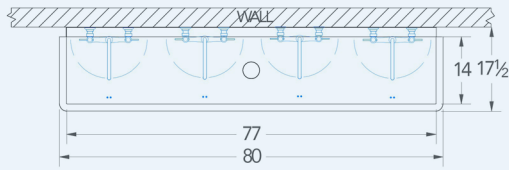

### Bowl (Lg x Wd x Dp)

77" x 14" x 8"

### Overall ( Lg x Wd )

80" x 17 1/2"

### Additional Features

- 16 gauge stainless steel
- 8 inch deep to sink rim
- Robust retro styling
- Stainless tubular wall brackets
- 1-1/2 inch sanitary rolled rim
- 3-1/2 inch diameter recessed drain opening
- Faucets and drain included
- Thermostatic Mixing Valve with sensor models
- ADA configurations available
- 10 year warranty
- Made in Texas