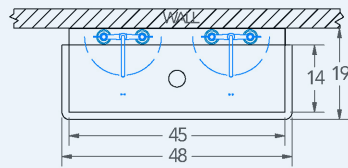

Blanco

Model # BL.248.228

Wash Stations

Bowl (Lg x Wd x Dp)

45" x 14" x 8"

Faucets

Of Faucet : 2
Deck Mounted
Manual Faucets

Overall (Lg x Wd)

48" x 19"

Material

16 gauge, stainless steel

Faucet Holes

1-1/8" Dia 8" Centers

Drain

3-1/2" Dia Opening

Included:

Matched Faucet

Basket Drain(s)

Install Kit

Additional Features

- 16 gauge stainless steel
- 8 inch deep to sink rim
- Robust retro styling
- Stainless tubular wall brackets
- 1-1/2 inch sanitary rolled rim
- 3-1/2 inch diameter recessed drain opening
- Faucets and drain included
- Thermostatic Mixing Valve with sensor models
- ADA configurations available
- 10 year warranty
- Made in Texas