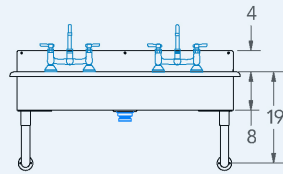

Blanco

Model # BL.248.228

Wash Stations

Bowl (Lg x Wd x Dp)

45" x 14" x 8"

Faucets

Of Faucet : 2
Deck Mounted
Manual Faucets

Overall (Lg x Wd)

48" x 19"

Material

16 gauge, stainless steel

Faucet Holes

1-1/8" Dia 8" Centers

Drain

3-1/2" Dia Opening

Included:

Matched Faucet

Basket Drain(s)

Install Kit

Additional Features

- 16 gauge stainless steel
- 8 inch deep to sink rim
- Robust retro styling
- Stainless tubular wall brackets
- 1-1/2 inch sanitary rolled rim
- 3-1/2 inch diameter recessed drain opening
- Faucets and drain included
- Thermostatic Mixing Valve with sensor models
- ADA configurations available
- 10 year warranty
- Made in Texas