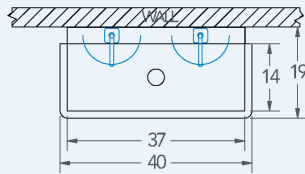

### Bowl (Lg x Wd x Dp)

37" x 14" x 8"

### Overall ( Lg x Wd )

40" x 19"