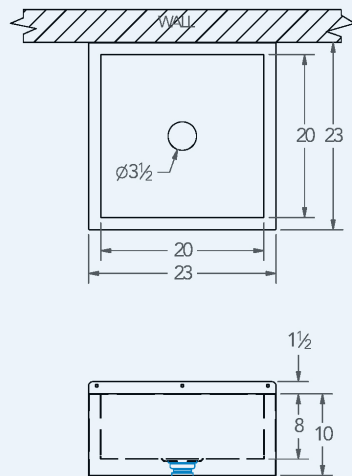

Medina

Model # UM.202

Mop Sink

Bowl (Lg x Wd x Dp)

20" x 20" x 8"

Overall (Lg x Wd x Ht)

23" x 23" x 10"

Faucets

N/A

Material

16 gauge, stainless steel

Faucet Holes

N/A

Drain

3 1/2" Dia Opening

Additional Features

- 16 gauge stainless steel
- 1 1/2" splash
- 8" or 12" deep
- D 3 1/2" drain opening
- Full skirt, 3 sides
- Includes drain
- 10 year warranty
- Made in Texas