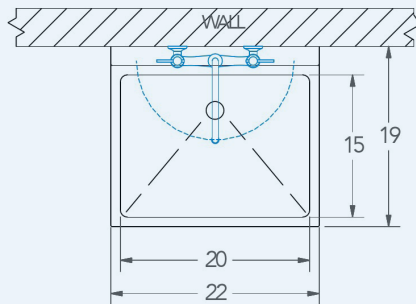

Brazos

Model # BR.68.128W

Handwash Sink

Bowl (Lg x Wd x Dp)
20" x 15" x 5"

Overall (Lg x Wd)
22" x 19"

Faucet
Wall mounted, wrist blade faucet

Compartments
Single compartment

Material
16 gauge, stainless steel

Faucet Holes
1-1/8" Dia 8" Centers

Drain
1-1/2" Dia Opening

Included:

Matched Faucet

Install Kit

Additional Features

- 16 gauge stainless steel
- Coved corners
- NSF approved
- 6" apron front
- Rear centered drain opening
- Includes faucet, drain and wall bracket
- Meets ADA and TAS
- 10 year warranty
- Made in Texas