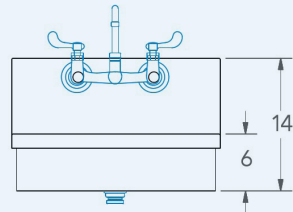

Brazos

Model # BR.68.128W

Handwash Sink

Bowl (Lg x Wd x Dp)
20" x 15" x 5"

Overall (Lg x Wd)
22" x 19"

Faucet
Wall mounted, wrist blade faucet

Compartments
Single compartment

Material
16 gauge, stainless steel

Faucet Holes
1-1/8" Dia 8" Centers

Drain
1-1/2" Dia Opening

Included:

Matched Faucet

Install Kit

Additional Features

- 16 gauge stainless steel
- Coved corners
- NSF approved
- 6" apron front
- Rear centered drain opening
- Includes faucet, drain and wall bracket
- Meets ADA and TAS
- 10 year warranty
- Made in Texas