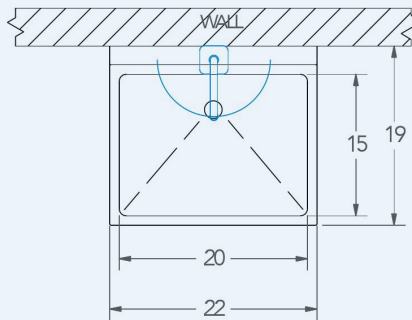

Brazos

Model # BR.68.110

Handwash Sink

Bowl (Lg x Wd x Dp)
20" x 15" x 5"

Overall (Lg x Wd)
22" x 19"

Faucet
Wall mounted, sensor faucet

Compartments
Single compartment

Material
16 gauge, stainless steel

Faucet Holes
1-1/8" Dia Hole

Drain
1-1/2" Dia Opening

Included:

Matched Faucet

Install Kit

Additional Features

- 16 gauge stainless steel
- Coved corners
- NSF approved
- 6" apron front
- Rear centered drain opening
- Includes faucet, drain and wall bracket
- Thermostatic mixing valve w/ sensor models
- Meets ADA and TAS
- 10 year warranty
- Made in Texas