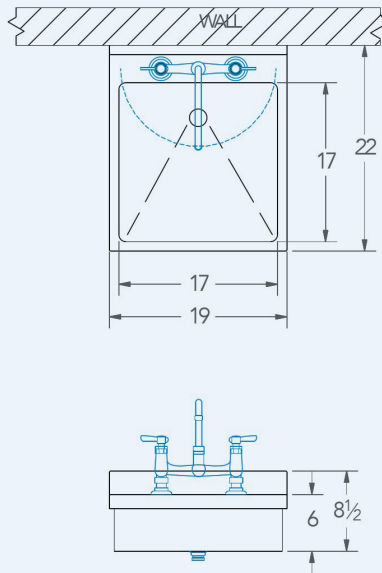

Brazos

Model # BR.63.228

Handwash Sink

Bowl (Lg x Wd x Dp)
17" x 17" x 5"

Overall (Lg x Wd)
19" x 22"

Faucet
Deck mounted, single faucet

Compartments
Single compartment

Material
16 gauge, stainless steel

Faucet Holes
1-1/8" Dia 8" Centers

Drain
1-1/2" Dia Opening

Included:

Matched Faucet

Install Kit

Additional Features

- 16 gauge stainless steel
- Coved corners
- NSF approved
- 6" apron front
- Rear centered drain opening
- Includes faucet, drain and wall bracket
- Meets ADA and TAS
- 10 year warranty
- Made in Texas