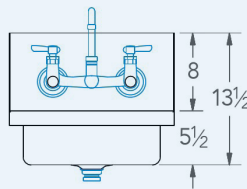

Brazos

Model # BR.60.128R

Handwash Sink

Bowl (Lg x Wd x Dp)

14" x 10" x 5"

Overall (Lg x Wd)

17" x 15 1/2"

Faucet

Wall mounted, single faucet

End Splash

Right

Material

16 gauge, stainless steel

Faucet Holes

1-1/8" Dia 8" Centers

Drain

1-1/2" Dia Opening

Included:

Matched Faucet

Install Kit

Additional Features

- 16 gauge stainless steel
- Coved corners
- NSF approved
- Die formed edge
- O.A. 17" x 15 1/2" w/ wall faucet
- O.A. 17" x 17 1/2" w/ deck faucet
- 14" x 10" x 5" deep
- Includes faucet, drain and wall bracket
- 10 year warranty
- Made in Texas