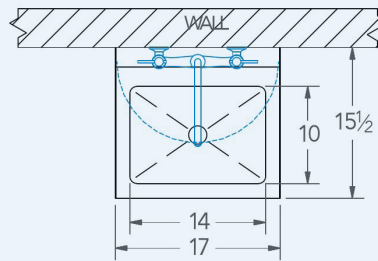

Brazos

Model # BR.60.128R

Handwash Sink

Bowl (Lg x Wd x Dp)

14" x 10" x 5"

Overall (Lg x Wd)

17" x 15 1/2"

Faucet

Wall mounted, single faucet

End Splash

Right

Material

16 gauge, stainless steel

Faucet Holes

1-1/8" Dia 8" Centers

Drain

1-1/2" Dia Opening

Included:

Matched Faucet

Install Kit

Additional Features

- 16 gauge stainless steel
- Coved corners
- NSF approved
- Die formed edge
- O.A. 17" x 15 1/2" w/ wall faucet
- O.A. 17" x 17 1/2" w/ deck faucet
- 14" x 10" x 5" deep
- Includes faucet, drain and wall bracket
- 10 year warranty
- Made in Texas