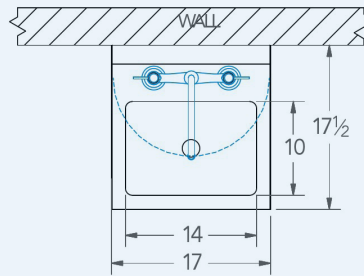

### Bowl (Lg x Wd x Dp)

14" x 10" x 5"

### Overall (Lg x Wd)

17" x 17 1/2"

### Additional Features

- 16 gauge stainless steel
- Coved corners
- NSF approved
- Die formed edge
- O.A. 17" x 15 1/2" w/ wall faucet
- O.A. 17" x 17 1/2" w/ deck faucet
- 14" x 10" x 5" deep
- Includes faucet, drain and wall bracket
- 10 year warranty
- Made in Texas