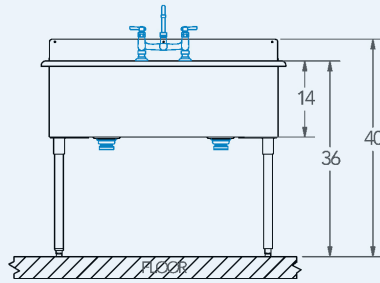

### Bowl (Lg x Wd x Dp)

21" x 18" x 14"

### Overall (Lg x Wd)

45" x 23"

### Additional Features

- 16 gauge stainless steel
- 4" backsplash
- 14" deep
- D 3 1/2" drain opening
- Sanitary rolled rim
- Stainless steel legs
- Adjustable bullet feet
- 10 year warranty
- Made in Texas