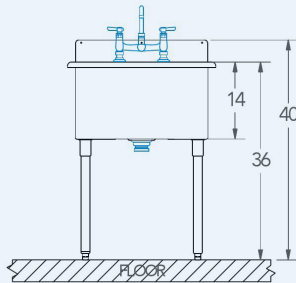

Medina

Model # LT.148.228

Utility Sink

Bowl (Lg x Wd x Dp)

24" x 18" x 14"

Overall (Lg x Wd)

27" x 23"

Faucet

Deck mounted, single faucet

Compartments

Single compartment

Material

16 gauge, stainless steel

Faucet Holes

1-1/8" Dia 8" Centers

Drain

3-1/2" Dia Opening

Included:

Matched Faucet

Basket Drain(s)

Install Kit

Additional Features

- 16 gauge stainless steel
- 4" backsplash
- 14" deep
- D 3 1/2" drain opening
- Sanitary rolled rim
- Stainless steel legs
- Adjustable bullet feet
- 10 year warranty
- Made in Texas