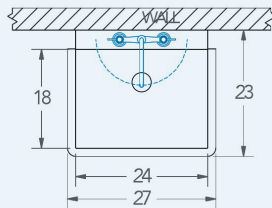

Medina

Model # LT.148.228

Utility Sink

Bowl (Lg x Wd x Dp)

24" x 18" x 14"

Overall (Lg x Wd)

27" x 23"

Faucet

Deck mounted, single faucet

Compartments

Single compartment

Material

16 gauge, stainless steel

Faucet Holes

1-1/8" Dia 8" Centers

Drain

3-1/2" Dia Opening

Included:

Matched Faucet

Basket Drain(s)

Install Kit

Additional Features

- 16 gauge stainless steel
- 4" backsplash
- 14" deep
- D 3 1/2" drain opening
- Sanitary rolled rim
- Stainless steel legs
- Adjustable bullet feet
- 10 year warranty
- Made in Texas