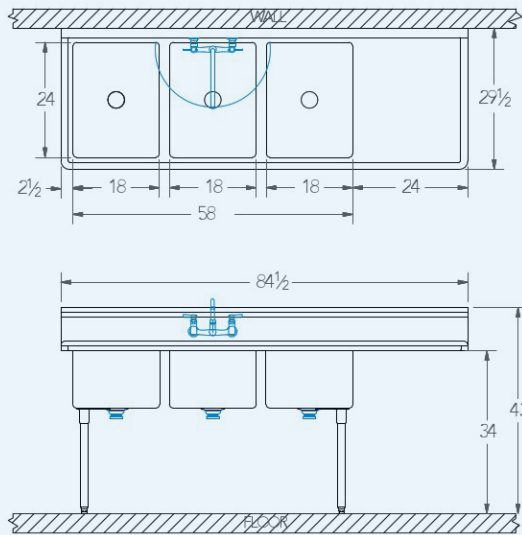

Sabine

Model # SA.384.04

3-Compartment Food Service Sink

Bowl (Lg x Wd x Dp)

18" x 24" x 12"

Drainboard

Left: 0"

Right: 24"

Overall (Lg x Wd x Ht)

84 1/2" x 29 1/2" x 43"

Material

16 gauge, stainless steel

Faucet Holes

1-1/8" Dia 8" Centers

Drain

3-1/2" Dia Opening

Included:

Matched Faucet

Basket Drain(s)

Install Kit

Additional Features

- NSF approved construction
- R 3/4" coved compartments
- 12" deep compartments
- Stainless steel legs
- Stainless steel feet
- 9" tile-edge backsplash
- 1-1/2" sanitary rolled-rim
- D 3-1/2" recessed drain opening
- Specification grade hardware included
- 5-year warranty
- Made in Texas