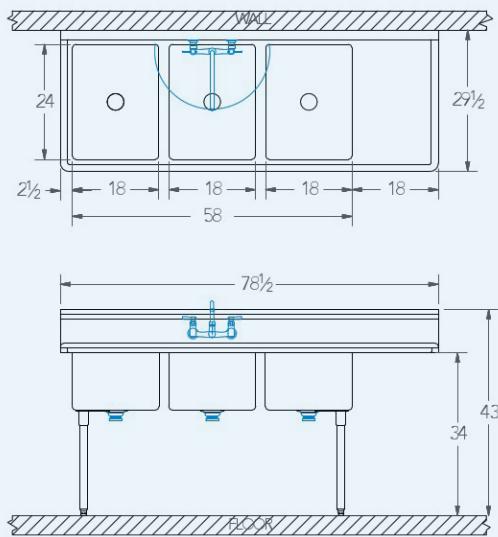

Sabine

Model # SA.384.08

3-Compartment Food Service Sink

Bowl (Lg x Wd x Dp)
18" x 24" x 12"

Drainboard
Left: 0"
Right: 18"

Overall (Lg x Wd x Ht)
78 1/2" x 29 1/2" x 43"

Material
16 gauge, stainless steel

Faucet Holes
1-1/8" Dia 8" Centers

Drain
3-1/2" Dia Opening

Included:

Matched Faucet

Basket Drain(s)

Install Kit

Additional Features

- NSF approved construction
- R 3/4" coved compartments
- 12" deep compartments
- Stainless steel legs
- Stainless steel feet
- 9" tile-edge backsplash
- 1-1/2" sanitary rolled-rim
- D 3-1/2" recessed drain opening
- Specification grade hardware included
- 5-year warranty
- Made in Texas