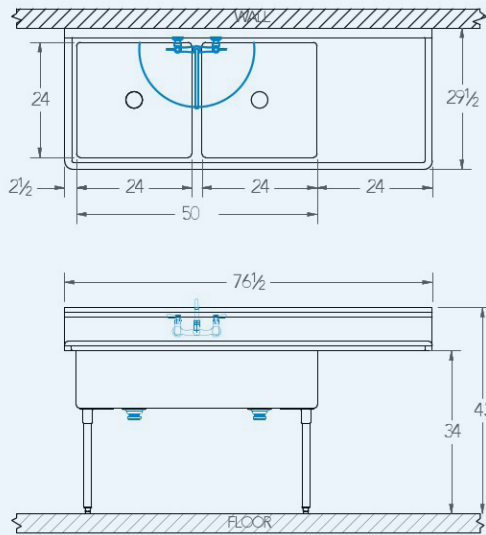

Sabine

Model # SA.244.04

2-Compartment Food Service Sink

Bowl (Lg x Wd x Dp)
24" x 24" x 12"

Drainboard
Left: 0"
Right: 24"

Overall (Lg x Wd x Ht)
76 1/2" x 29 1/2" x 43"

Material
16 gauge, stainless steel

Faucet Holes
1-1/8" Dia 8" Centers

Drain
3-1/2" Dia Opening

Included:

Matched Faucet

Basket Drain(s)

Install Kit

Additional Features

- NSF approved construction
- R 3/4" coved compartments
- 12" deep compartments
- Stainless steel legs
- Stainless steel feet
- 9" tile-edge backsplash
- 1-1/2" sanitary rolled-rim
- D 3-1/2" recessed drain opening
- Specification grade hardware included
- 5-year warranty
- Made in Texas