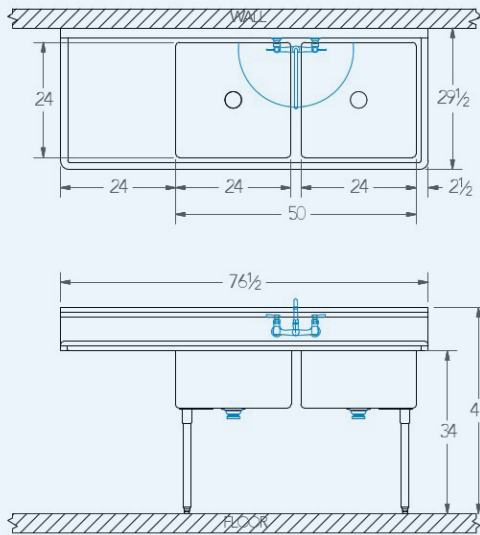

Sabine

Model # SA.244.40

2-Compartment Food Service Sink

Bowl (Lg x Wd x Dp)

24" x 24" x 12"

Drainboard

Left: 24"

Right: 0"

Overall (Lg x Wd x Ht)

76 1/2" x 29 1/2" x 43"

Material

16 gauge, stainless steel

Faucet Holes

1-1/8" Dia 8" Centers

Drain

3-1/2" Dia Opening

Included:

Matched Faucet

Basket Drain(s)

Install Kit

Additional Features

- NSF approved construction
- R 3/4" coved compartments
- 12" deep compartments
- Stainless steel legs
- Stainless steel feet
- 9" tile-edge backsplash
- 1-1/2" sanitary rolled-rim
- D 3-1/2" recessed drain opening
- Specification grade hardware included
- 5-year warranty
- Made in Texas