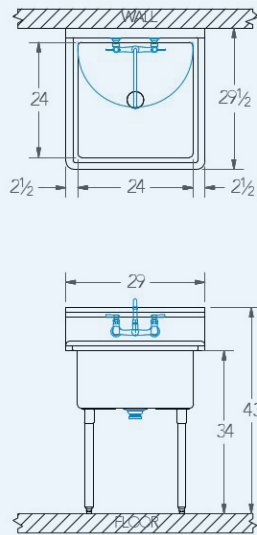

Sabine

Model # SA.144.00

1-Compartment Food Service Sink

Bowl (Lg x Wd x Dp)

24" x 24" x 12"

Drainboard

Left: 0"

Right: 0"

Overall (Lg x Wd x Ht)

29" x 29 1/2" x 43"

Material

16 gauge, stainless steel

Faucet Holes

1-1/8" Dia 8" Centers

Drain

3-1/2" Dia Opening

Included:

Matched Faucet

Basket Drain(s)

Install Kit

Additional Features

- NSF approved construction
- R 3/4" coved compartments
- 12" deep compartments
- Stainless steel legs
- Stainless steel feet
- 9" tile-edge backsplash
- 1-1/2" sanitary rolled-rim
- D 3-1/2" recessed drain opening
- Specification grade hardware included
- 5-year warranty
- Made in Texas