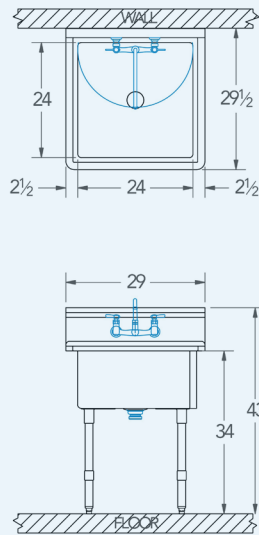

### Bowl (Lg x Wd x Dp)

24" x 24" x 12"

### Drainboard

Left: 0"

Right: 0"

### Overall (Lg x Wd x Ht)

29" x 29 1/2" x 43"

### Faucet Holes

1-1/8" Dia 8" Centers