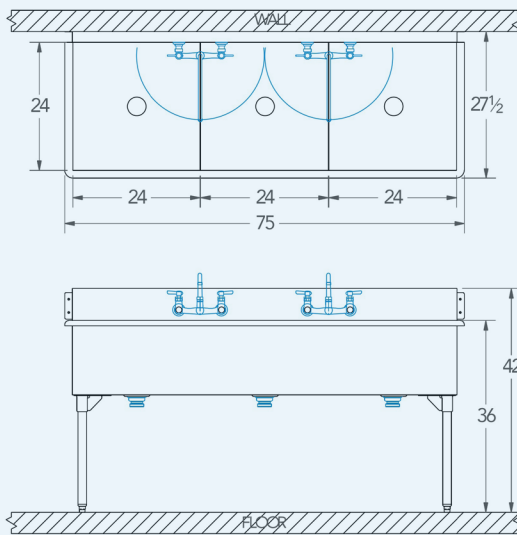

Wichita

Model # WC.344.00

3-Compartment Industrial Sink

Bowl (Lg x Wd x Dp)

24" x 24" x 14"

Drainboard

Left: 0"

Right: 0"

Overall (Lg x Wd x Ht)

75" x 27 1/2" x 42"

Material

14 gauge, stainless steel

Faucet Holes

1-1/8" Dia 8" Centers

Drain

3-1/2" Dia Opening

Included:

Matched Faucet

Basket Drain(s)

Install Kit

Additional Features

- 14 gauge stainless steel
- 12 gauge partition(s)
- 14" deep to sink rim
- Robust retro styling
- Stainless steel legs & feet
- 1-1/2" sanitary rolled-rim
- D 3-1/2" recessed drain opening
- Integrated security flange
- Specification grade hardware included
- 10-year warranty
- Made in Texas